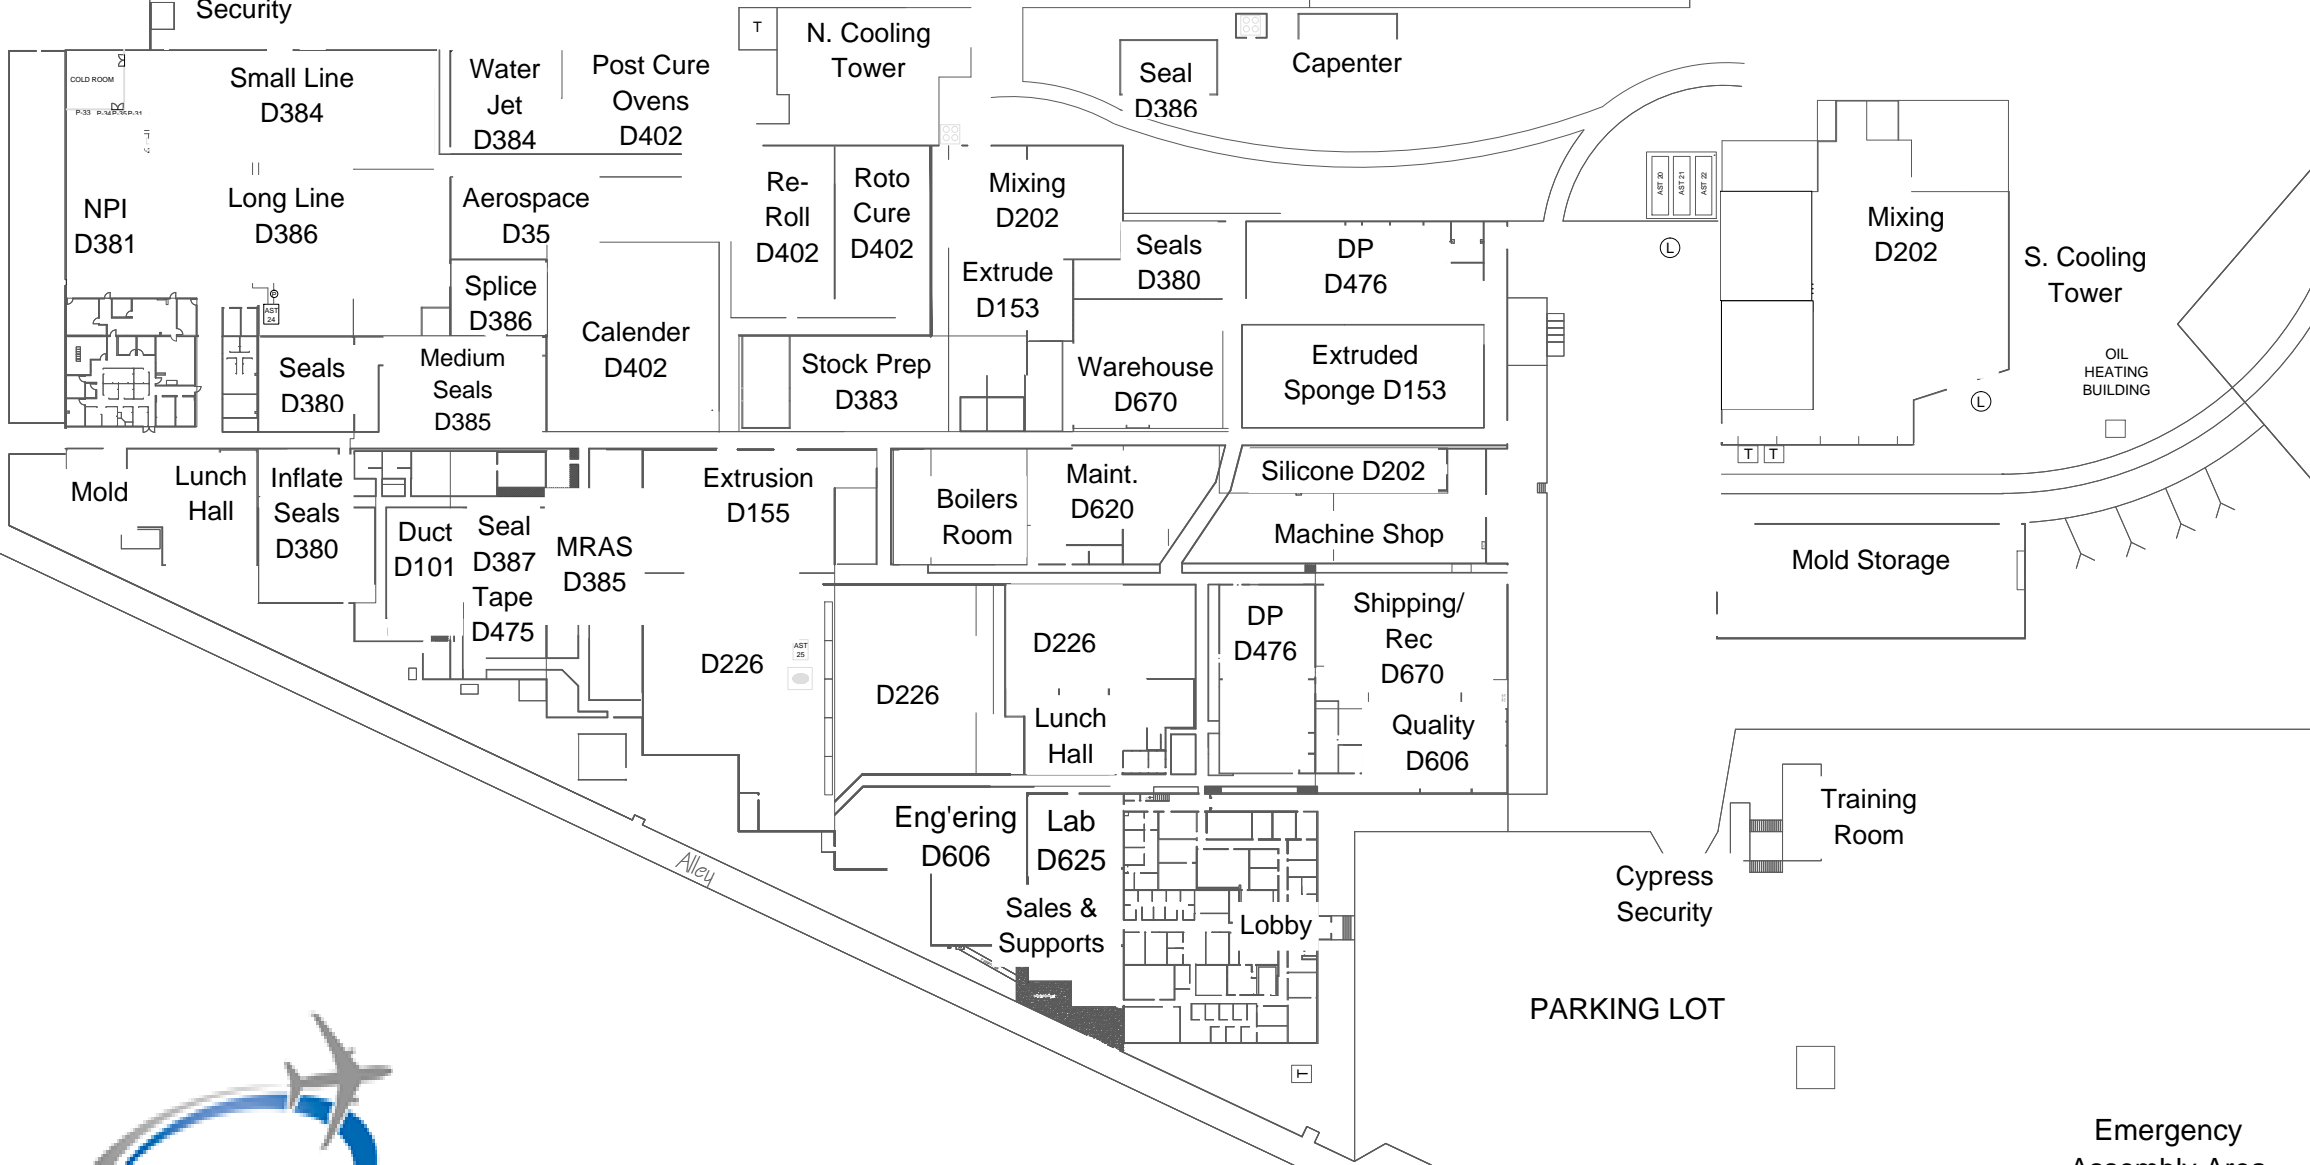

Emergency Assembly Area

PARKING LOT

Lambert Security

LAMBERT ROAD

Rev: 2018.03.30
By: Phu Nguyen

PARKING LOT

Emergency Assembly Area

Cypress St.

Alley